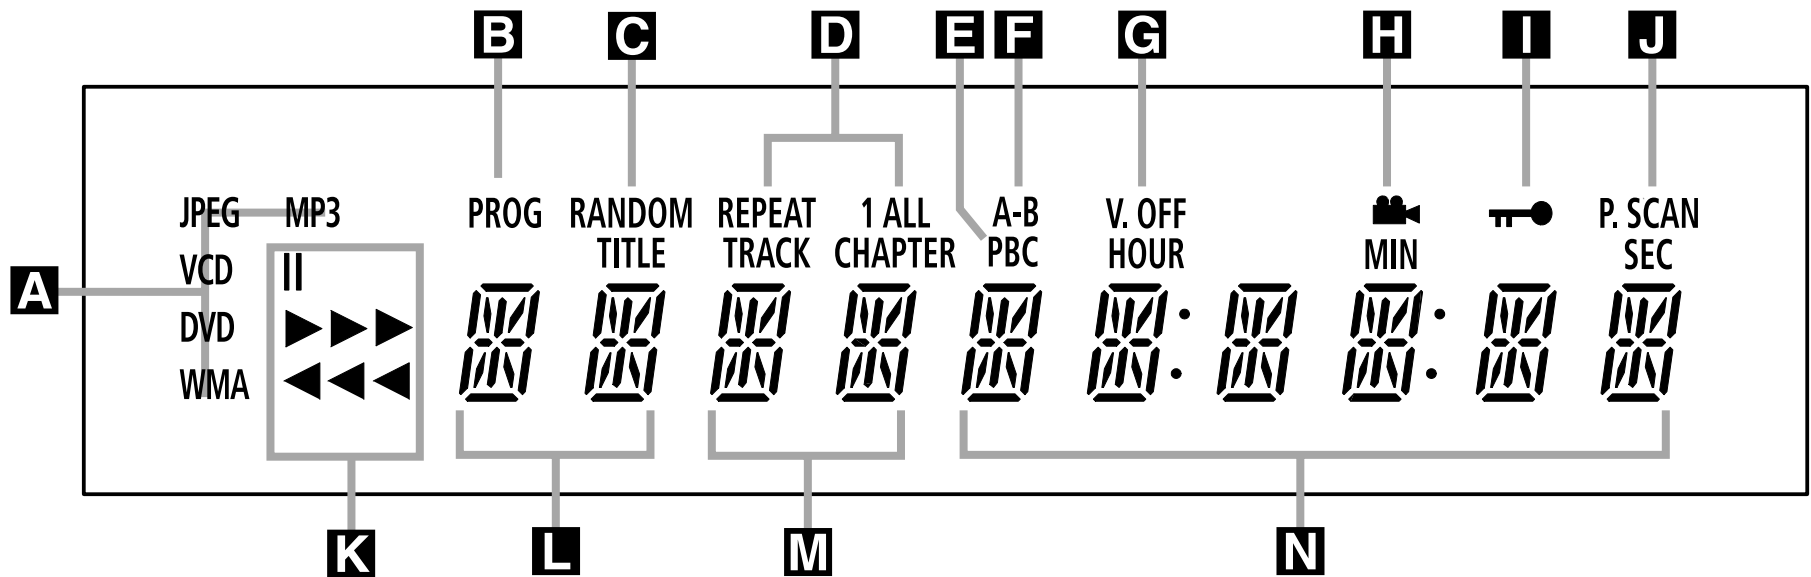

DVD 22 FRONT-PANEL INFORMATION DISPLAY

A Disc-Type Indicators

B Program Indicator

C Random Indicator

D Repeat Indicators

E VCD Playback Control Indicator

F A-B Repeat Indicator

G V-OFF Indicator

H Angle Indicator

I Parental Lock Indicator

J Progressive Scan Indicator

K Playback-Mode Indicator

L Title Indicators

M Chapter/Track Number Indicators

N Time Indicators